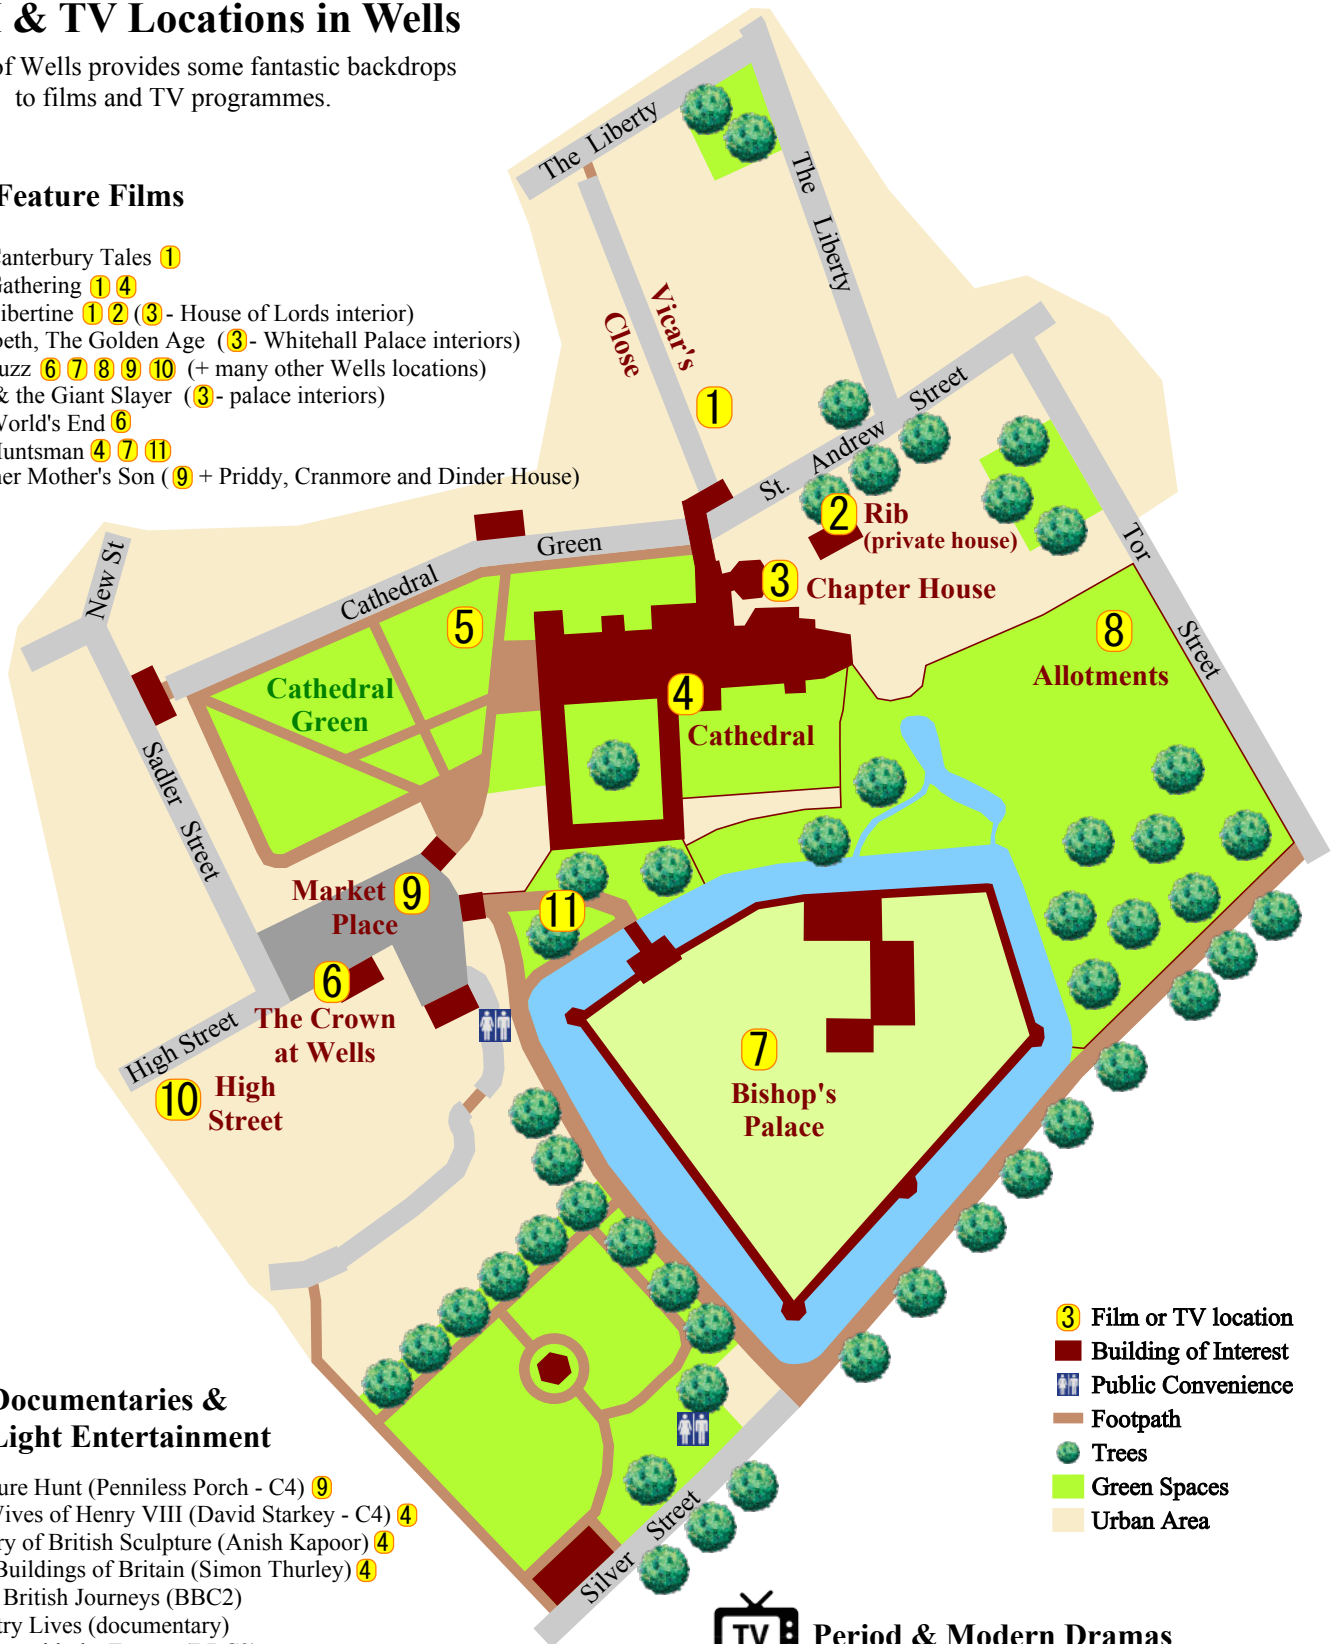

FILM & TV Locations in Wells

The City of Wells provides some fantastic backdrops to films and TV programmes.

Feature Films

- 1972 The Canterbury Tales **1**
- 2002 The Gathering **1 4**
- 2005 The Libertine **1 2 (3 - House of Lords interior)**
- 2007 Elizabeth, The Golden Age (**3 - Whitehall Palace interiors**)
- 2007 Hot Fuzz **6 7 8 9 10** (+ many other Wells locations)
- 2012 Jack & the Giant Slayer (**3 - palace interiors**)
- 2013 The World's End **6**
- 2015 The Huntsman **4 7 11**
- 2015 Another Mother's Son (**9** + Priddy, Cranmore and Dinder House)

Period & Modern Dramas

- 1978 Blake's 7 (Avalon Project in Milton Quarry - BBC)
- 1984 Robin of Sherwood (ITV)
 - (Robin Hood & the Sorcerer) **4**
 - (The Swords of Wayland) **4**
- 2000 Elizabeth R (2 of 4 episodes - C4) **4**
- 2003 He Knew He Was Right (Trollope - BBC) **1 2 5**
- 2007 Dr Who (The Lazarus Experiment - BBC1) **4**
- 2008 Bonekickers (episode 6 - BBC1) **7**
- 2010 The Pillars of the Earth (8 part historical drama) **4**
- 2013 New Worlds (historical drama - C4) **1 4**
- 2014 Galavant (comedy musical - ABC TV) **4**
- 2014 Wolf Hall (from a Hilary Mantel novel - BBC2) **1 3 4**
- 2014 The Hollow Crown (Richard III drama - BBC) **1 3 4 5**
- 2017 Poldark (BBC) **7 9**

- 3** Film or TV location
- Building of Interest
- ♿** Public Convenience
- Footpath
- Trees
- Green Spaces
- Urban Area