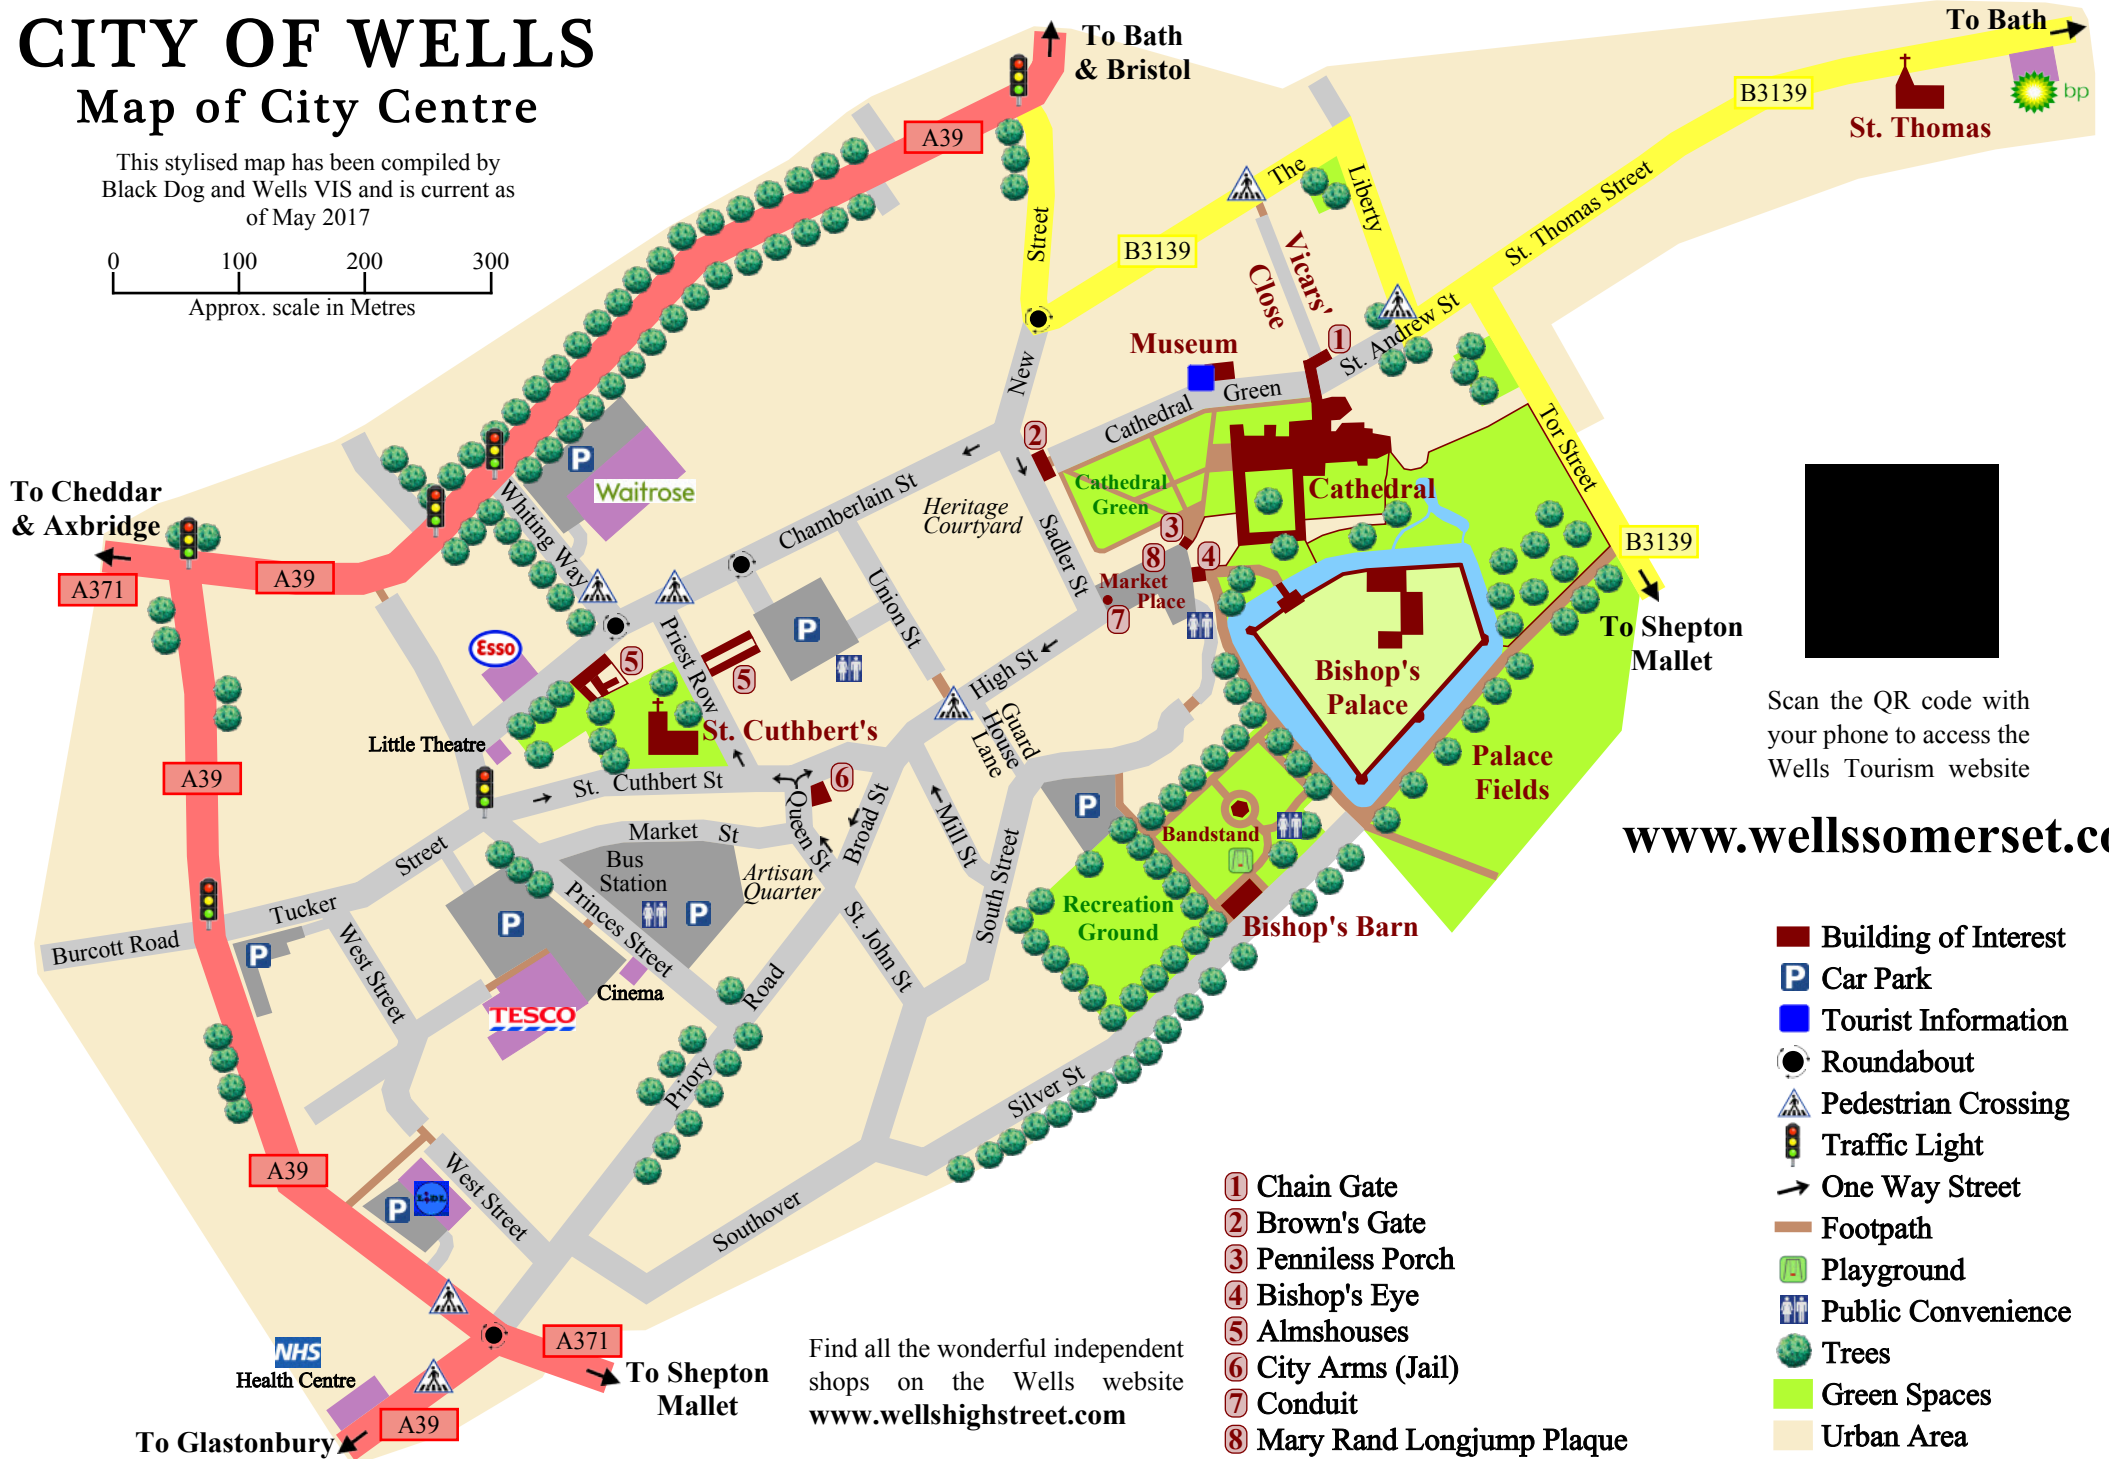

CITY OF WELLS

Map of City Centre

This stylised map has been compiled by Black Dog and Wells VIS and is current as of May 2017

Scan the QR code with your phone to access the Wells Tourism website

www.wellssomerset.com

- Building of Interest
- Car Park
- Tourist Information
- Roundabout
- Pedestrian Crossing
- Traffic Light
- One Way Street
- Footpath
- Playground
- Public Convenience
- Trees
- Green Spaces
- Urban Area

- ① Chain Gate
- ② Brown's Gate
- ③ Penniless Porch
- ④ Bishop's Eye
- ⑤ Almshouses
- ⑥ City Arms (Jail)
- ⑦ Conduit
- ⑧ Mary Rand Longjump Plaque

Find all the wonderful independent shops on the Wells website www.wellshighstreet.com

To Glastonbury To Shepton Mallet