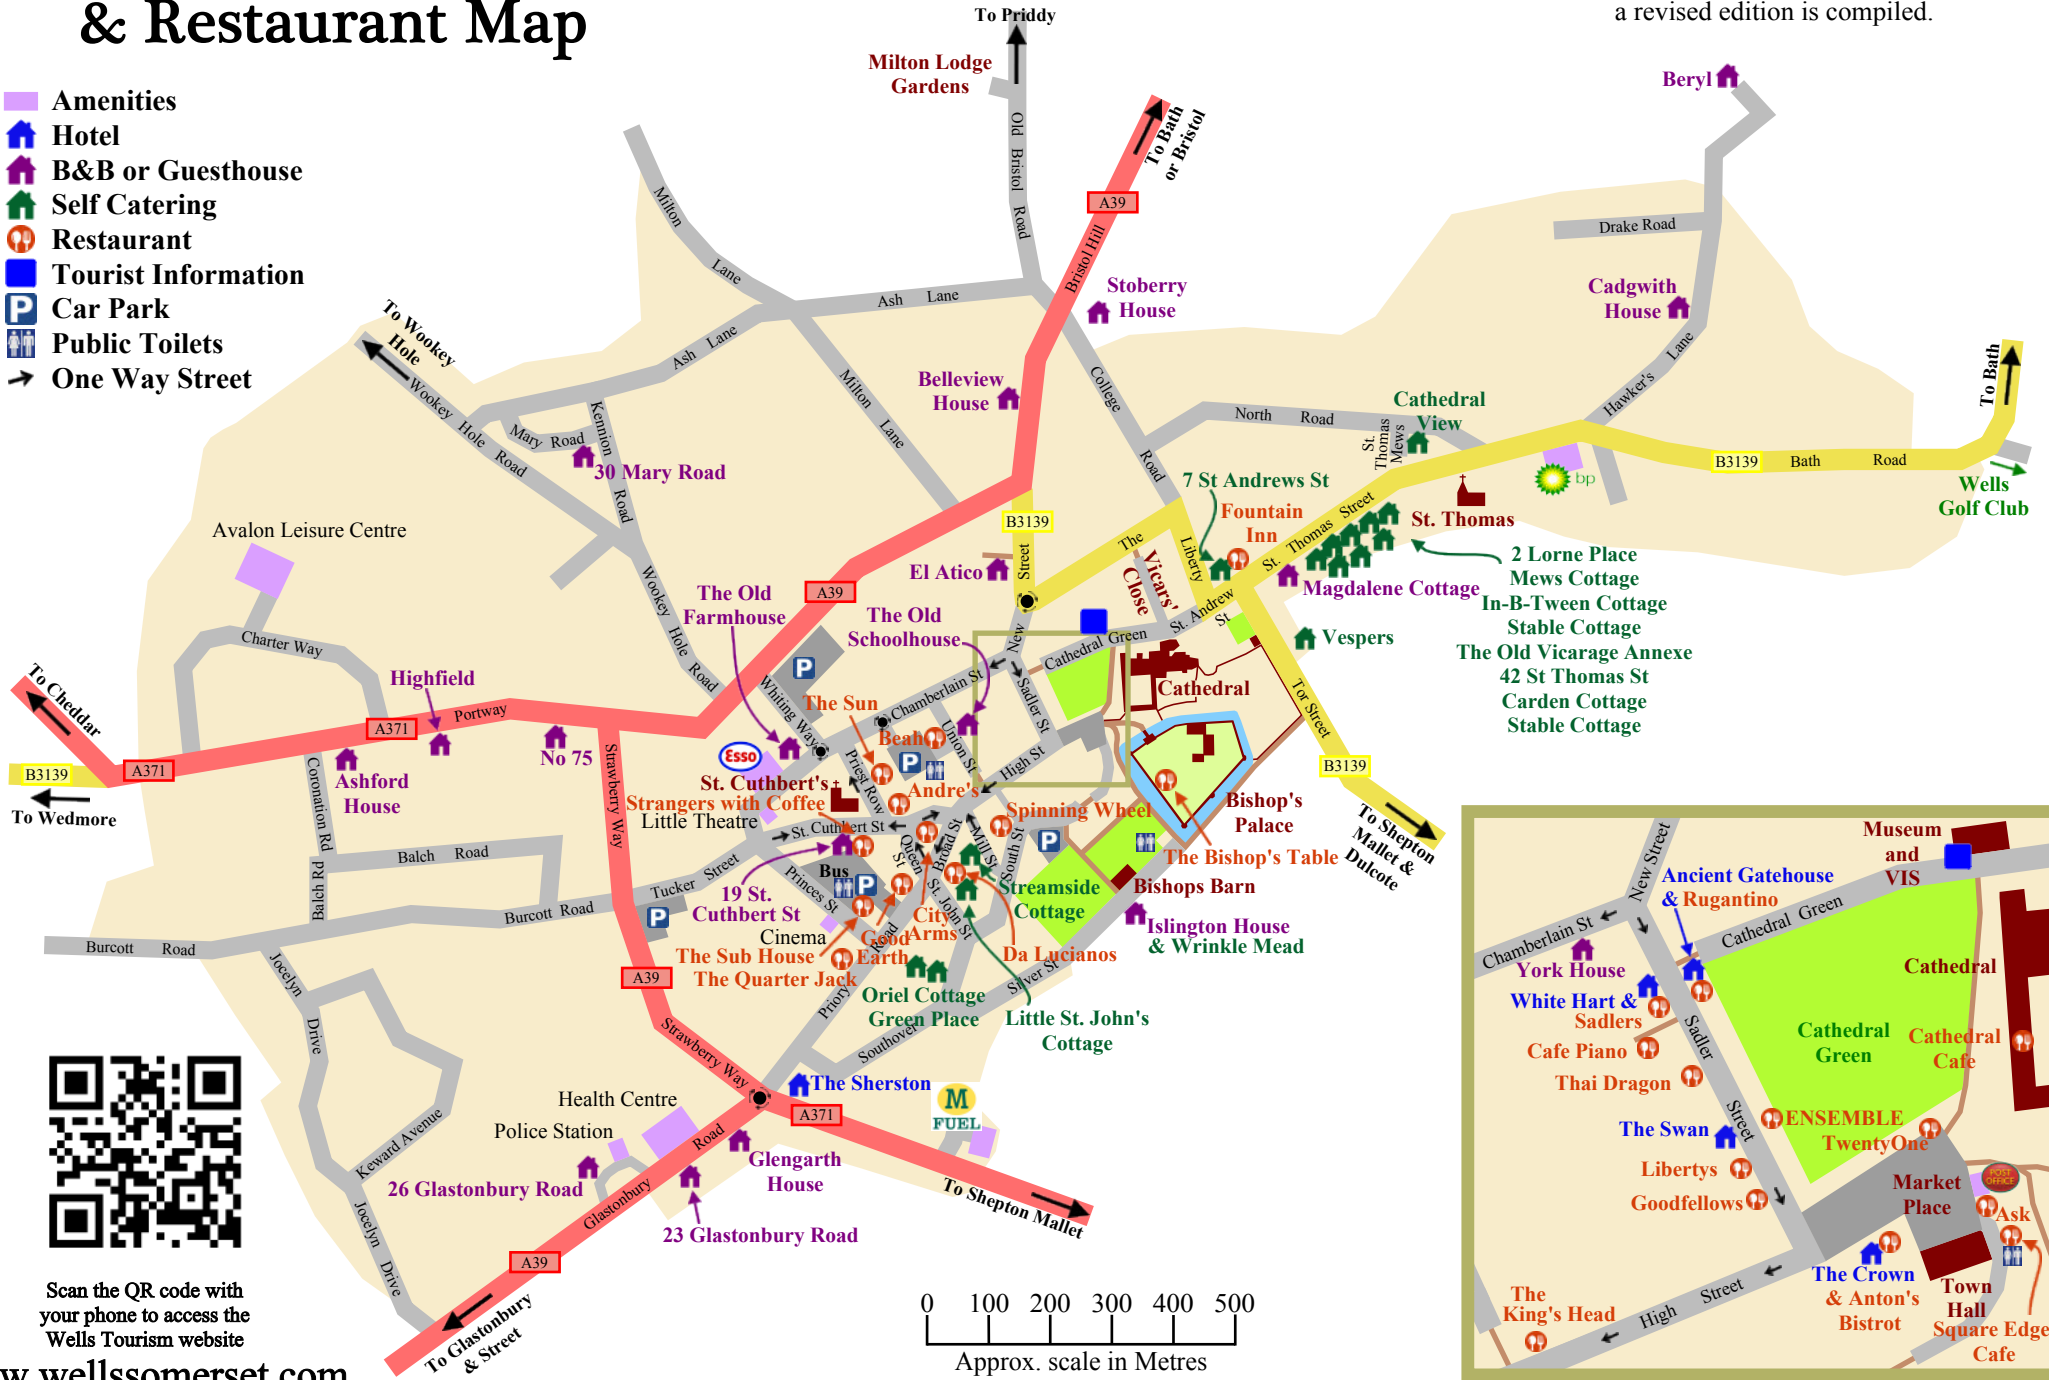

# Wells Accommodation & Restaurant Map

This stylised map has been compiled by Black Dog and Wells VIS and is current as of January 2017. Some features may be subject to change before a revised edition is compiled.

-  Amenities
-  Hotel
-  B&B or Guesthouse
-  Self Catering
-  Restaurant
-  Tourist Information
-  Car Park
-  Public Toilets
-  One Way Street

Scan the QR code with your phone to access the Wells Tourism website