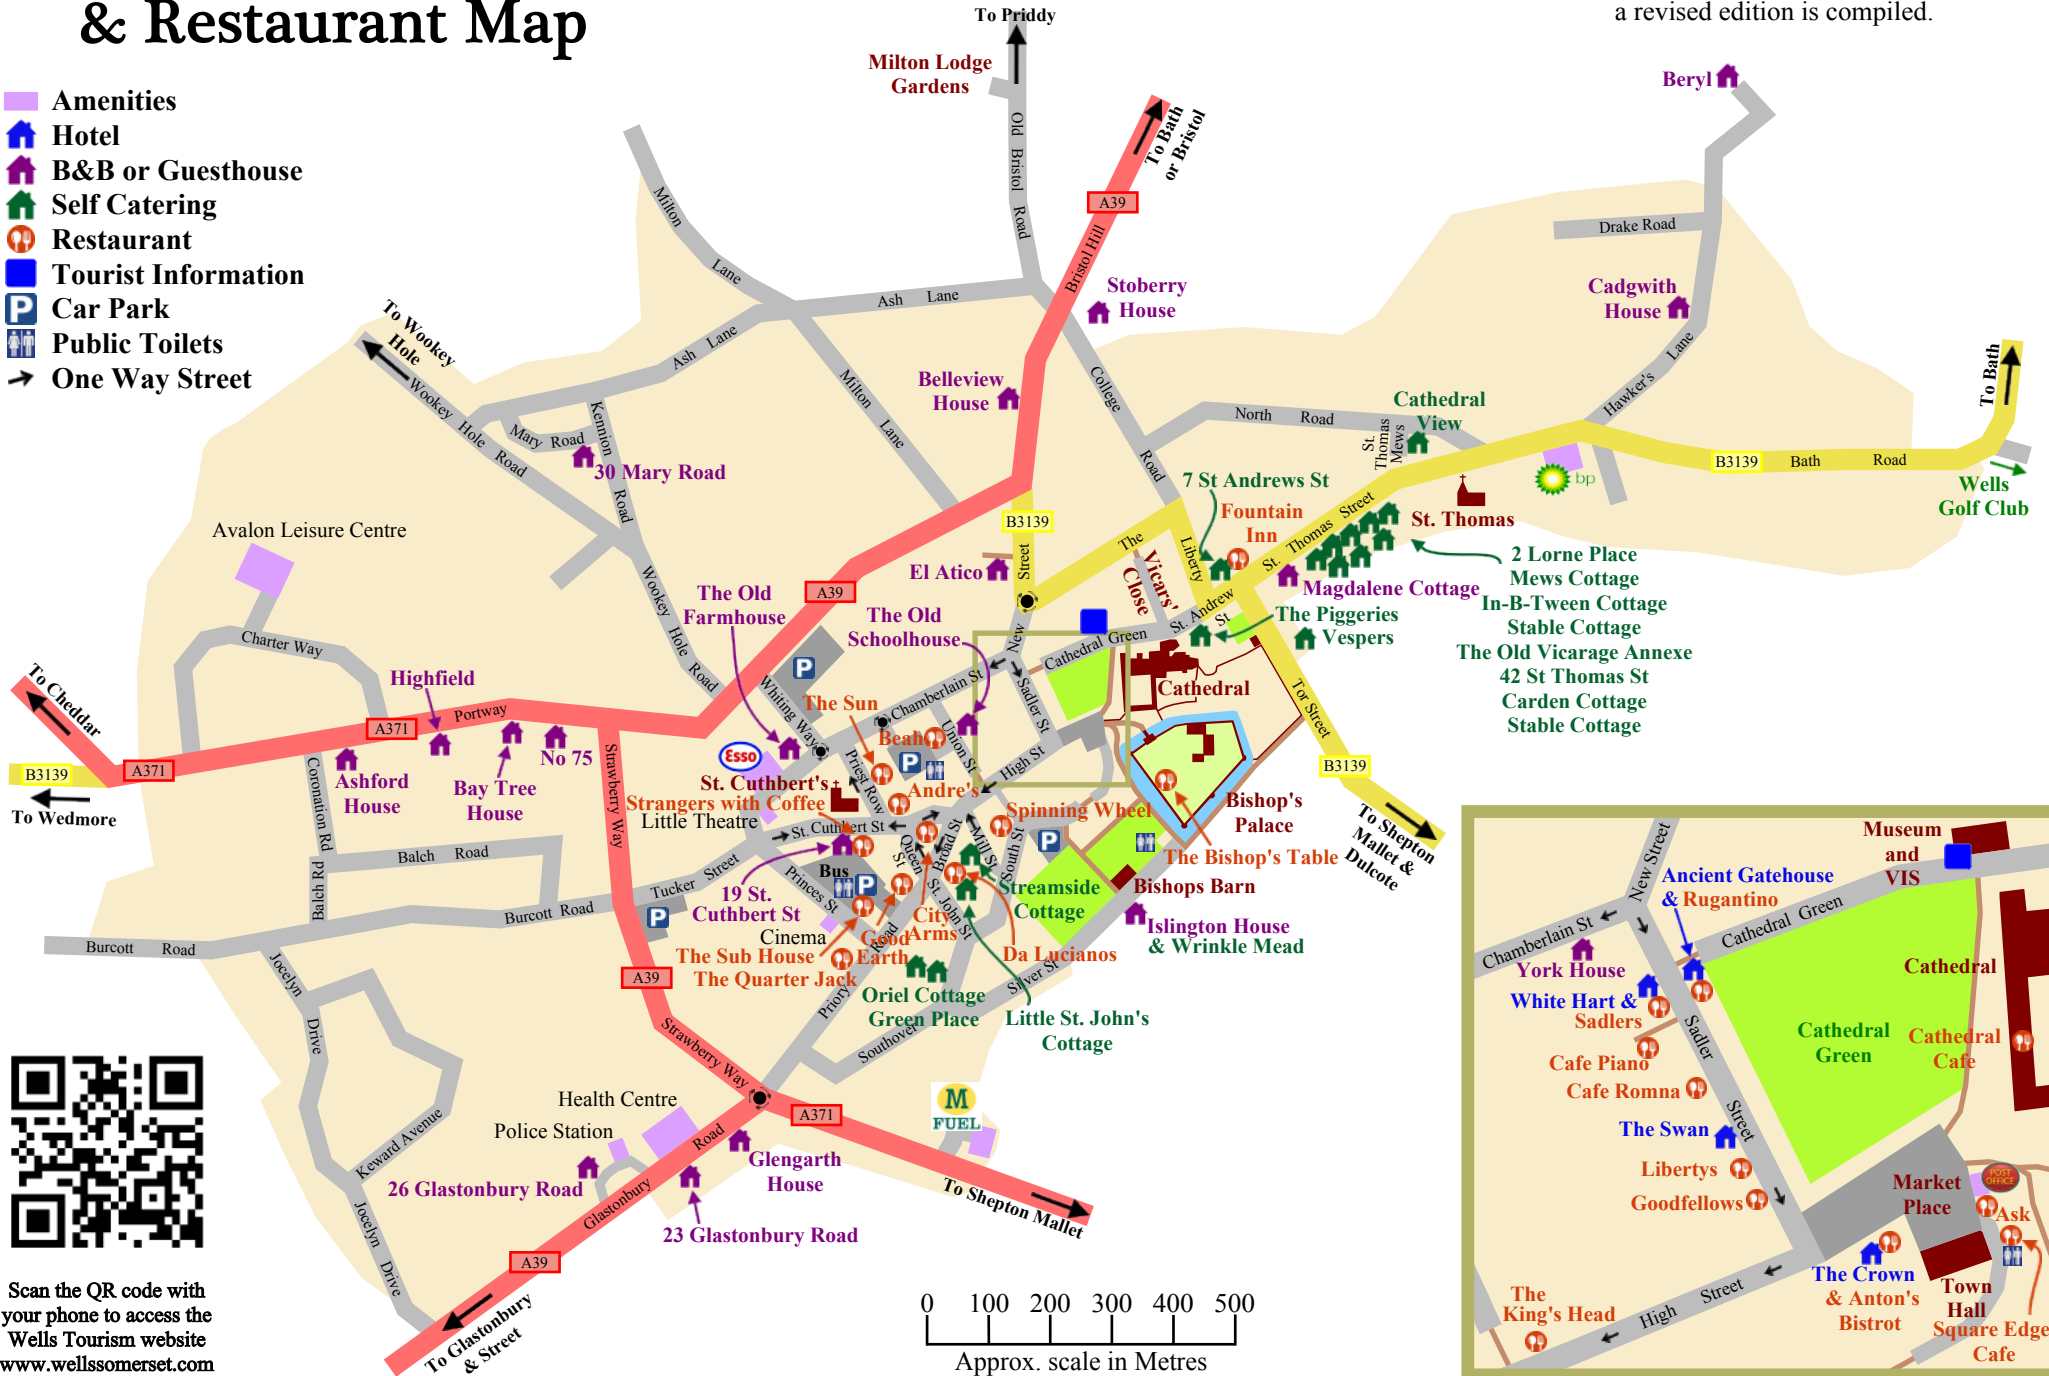

Wells Accommodation & Restaurant Map

This stylised map has been compiled by Black Dog and Wells VIS and is current as of February 2016. Some features may be subject to change before a revised edition is compiled.

- Amenities
- Hotel
- 🏠 B&B or Guesthouse
- 🏠 Self Catering
- 🍴 Restaurant
- ℹ️ Tourist Information
- P Car Park
- 🚻 Public Toilets
- ➔ One Way Street

Scan the QR code with your phone to access the Wells Tourism website
www.wellssomerset.com